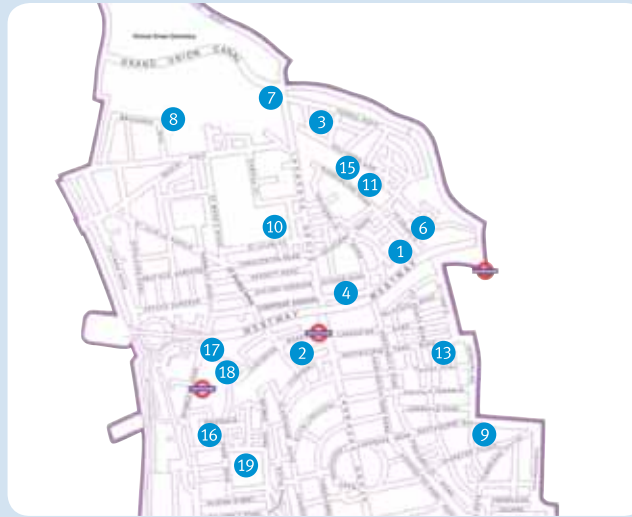

🕒 Avondale: Monday - Thursday 3.30pm-6pm,

Grenfell: Monday - Friday 5pm-7pm

🏆 PQASSO level 1

☎ Tel: Ali Lazizi / Mohamed Seroukh, 020 8964 5953

✉ Email: wlmw@live.co.uk

Map

- 1 Al-Noor
- 2 14 Albanian "KOSOVA"
- 3 Azza
- 4 Baraka Youth
- 5 Chelsea Arabic School
- 6 City Circle
- 7 CLASP
- 8 Dalgarno
- 1 Eritrean Parents and Children
- 9 Estonian School
- 10 Gheez Rite
- 4 Helping Hands